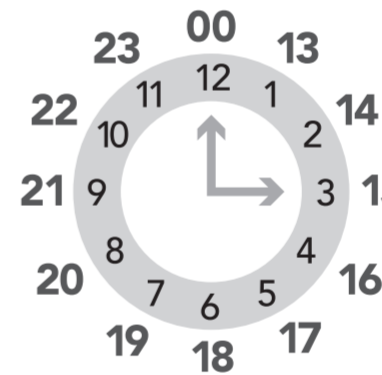

Monday to Friday only

Travel time approximately 35 minutes
No service on weekends and public holidays

Downtown Ferry Terminal

Pine Harbour Local Area Map

24 hr Clock

*Public holidays. On public holidays a Sunday timetable operates. When Waitangi Day (6 Feb) or Anzac Day (25 April) fall on a Saturday, normal Saturday timetables operate.

Over Christmas and the New Year, a reduced timetable may operate. If you're travelling during this time visit AT.govt.nz to plan your trip, or call 09 366 6400.